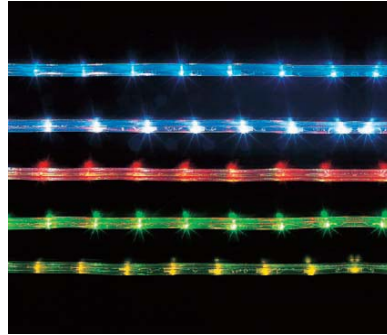

LED ROPE LIGHT

½" (13mm)

Applications:

- Under Cabinet
- Display Case
- Bookcases
- Cove Lighting
- Toe Kick

Technical Information:

Lamp Type: LED

LED Colors: Warm White, White, Blue, Red, Yellow, Orange, Green

LED Spacing: 1"

Jacket Color: Clear

Dimensions: ½" (13mm) Round (3/8" 10mm and 5/8" 16mm also available)

Lengths: 150' Roll

Power Supply: 12V DC Electronic Transformer 60W

Lamp Life: Approx. 50,000 hours

Power Consumption: 0.96W per linear ft.

Wire Count: 2

Operating Temperature: -4°F to 140°F

IP Rating: 44 Outdoor **Certs:** UL

Cutting Interval:

Red, Orange, Yellow: 6"

White, Warm White, Blue, and Green: 3"

Maximum Length Class II Power Supply: 125'

Ordering Info:

Stock Number:	LED Color	Cutting Interval	Watts Per Foot	Diameter
RLLED12VW	White	3"	.96	½" Round
RLLED12VWW	Warm-White	3"	.96	½" Round
RLLED12VB	Blue	3"	.96	½" Round
RLLED12VG	Green	3"	.96	½" Round
RLLED12VR	Red	6"	.96	½" Round
RLLED120O	Orange	6"	.96	½" Round
RLLED120Y	Yellow	6"	.96	½" Round